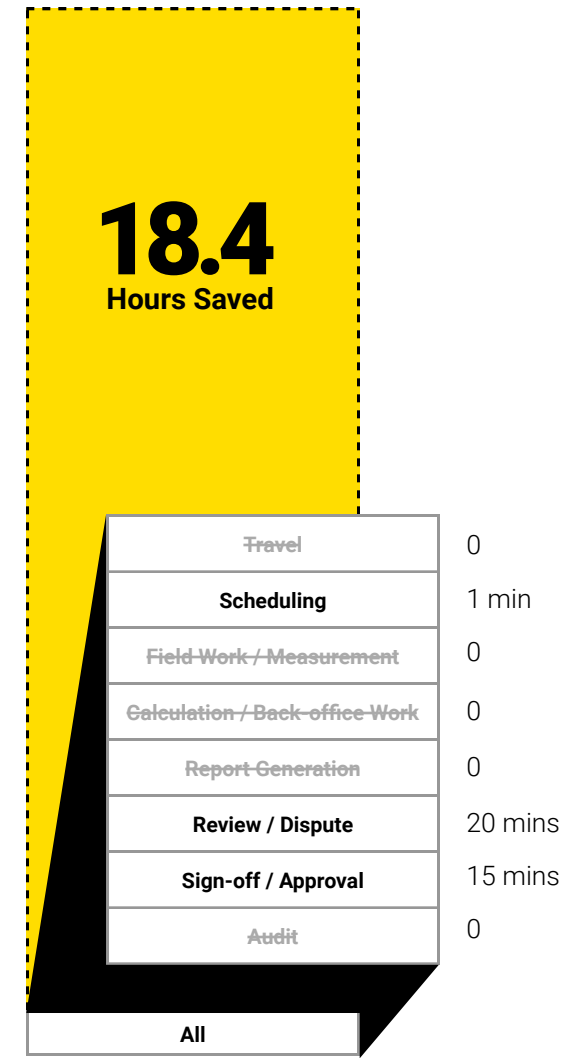

Traditional Inventory Process

19 Hours Per Site

Drone-only / GIS Solutions

11.6 Hours Per Site

STOCKPILE REPORTS

We Fly For You

36 Minutes Per Site