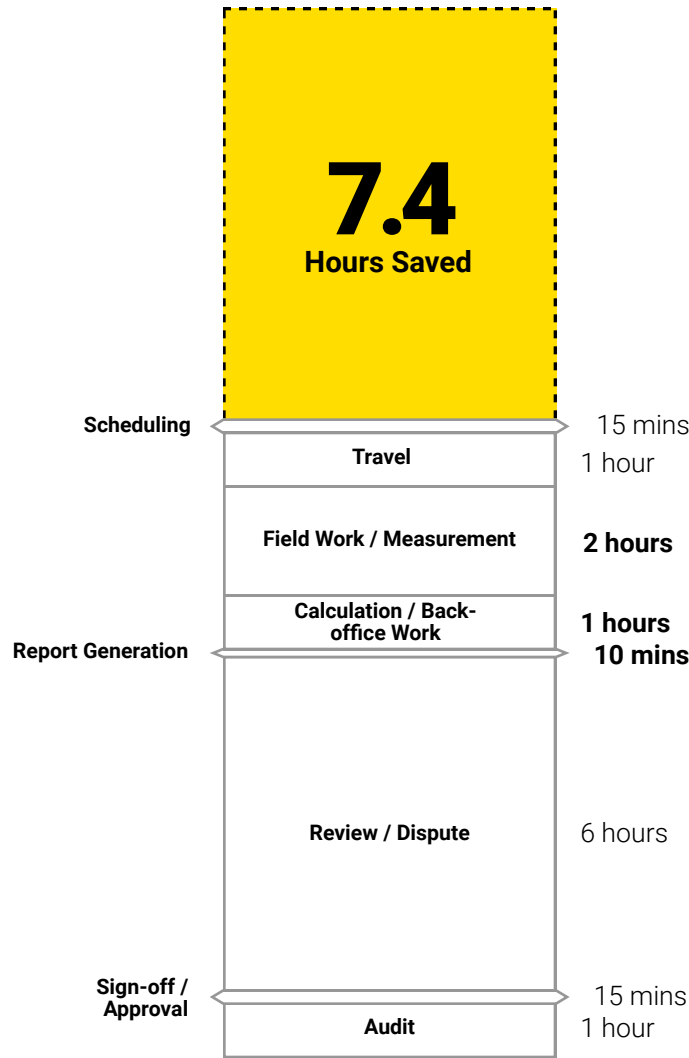

Traditional Inventory Process

19 Hours Per Site

Drone-only / GIS Solutions

11.6 Hours Per Site

STOCKPILE REPORTS

We Fly For You

36 Minutes Per Site