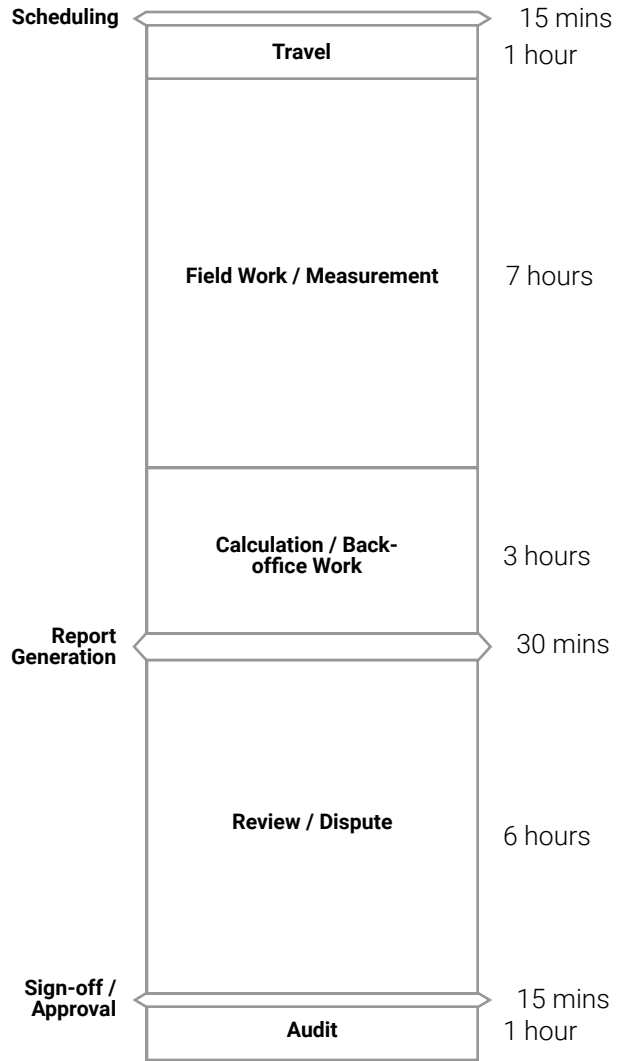

Traditional Inventory Process

19 Hours Per Site

Drone-only / GIS Solutions

11.6 Hours Per Site

STOCKPILE REPORTS

We Fly For You

36 Minutes Per Site